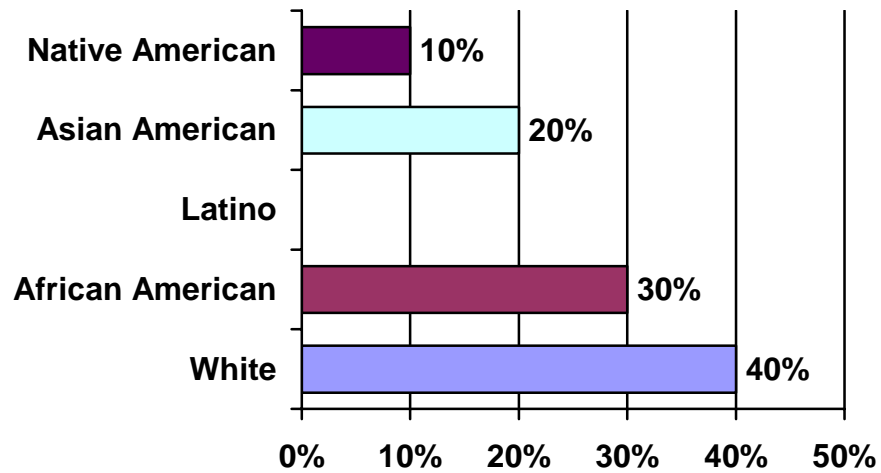

2009 Noyes Foundation Board of Trustees Profile

Gender 16 Members

Race & Ethnicity of Total Board 16 Members

Race & Ethnicity of 10 Non-Family Board Members

Geographic Representation

Board Members	State
3	California
2	New York
1	New Jersey
1	Connecticut
1	Washington
1	Massachusetts
1	Minnesota
1	Texas
1	Ohio
1	Illinois
1	New Mexico
1	Maine
1	Rhode Island
16	13 States