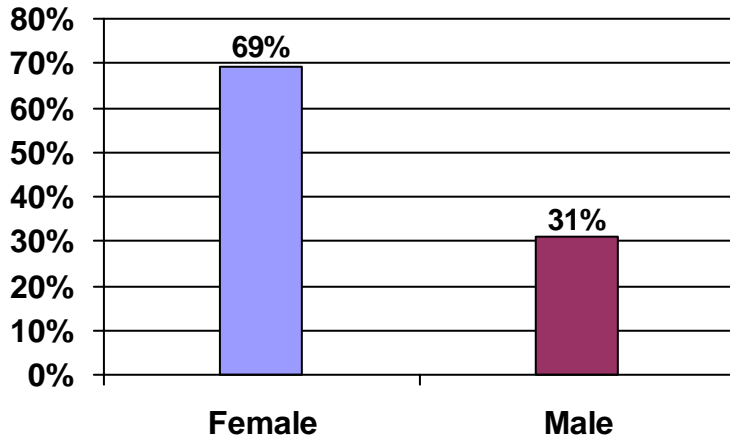

2009 Noyes Foundation Board of Trustees Profile

Gender 16 Members

Race & Ethnicity of Total Board 16 Members

Race & Ethnicity of 10 Non-Family Board Members

Geographic Representation

Board Members	State
3	California
2	New York
1	New Jersey
1	Connecticut
1	Washington
1	Massachusetts
1	Minnesota
1	Texas
1	Ohio
1	Illinois
1	New Mexico
1	Maine
1	Rhode Island
16	13 States