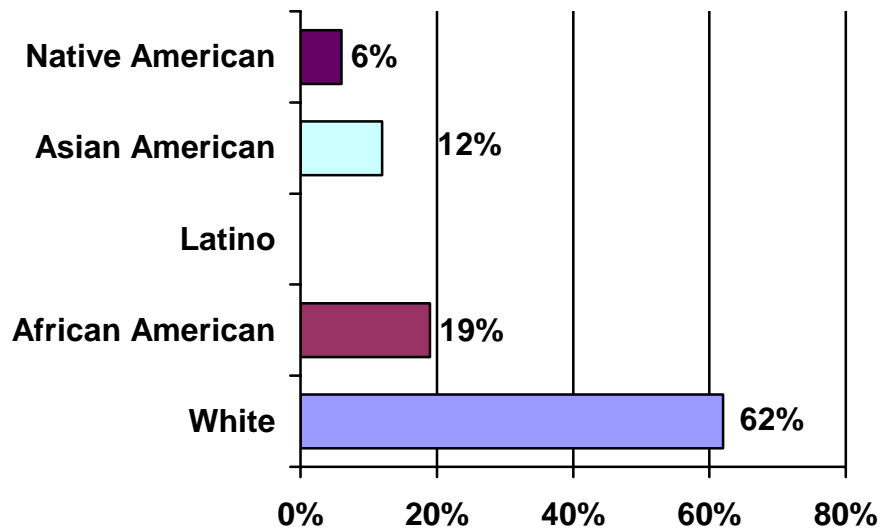

2009 Noyes Foundation Board of Trustees Profile

Gender 16 Members

Race & Ethnicity of Total Board 16 Members

Race & Ethnicity of 10 Non-Family Board Members

Geographic Representation

Board Members	State
3	California
2	New York
1	New Jersey
1	Connecticut
1	Washington
1	Massachusetts
1	Minnesota
1	Texas
1	Ohio
1	Illinois
1	New Mexico
1	Maine
1	Rhode Island
16	13 States